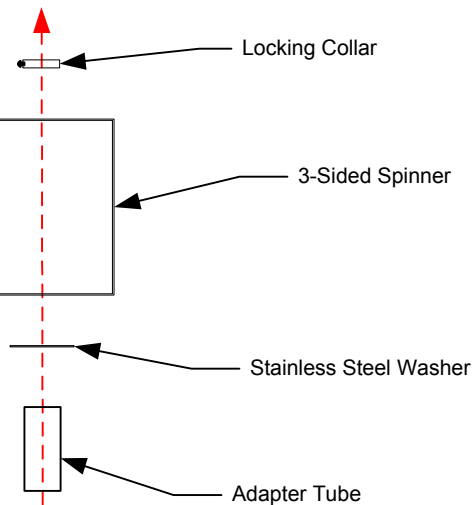

Converting an SRS-1 to an SRS-3

ALL RIGHTS TO DESIGN AND OR INVENTION ARE RESERVED BY EX-CELL KAISER LLC.

To convert to SRS-3:

Simply slide **Adapter Tube**, **Stainless Steel Washer**, **Spinner** and **Locking Collar** over neck of Smokers' Oasis™, in order and as shown in picture below.

SRS-3 Kit
PARTS LIST

A: Locking Collar
B: 3-Sided Spinner
C: Stainless Steel Washer
D: Adapter Tube

ALL RIGHTS TO DESIGN AND OR INVENTION ARE RESERVED BY EX-CELL KAISER LLC.

For updated info go to www.smokers-oasis.com