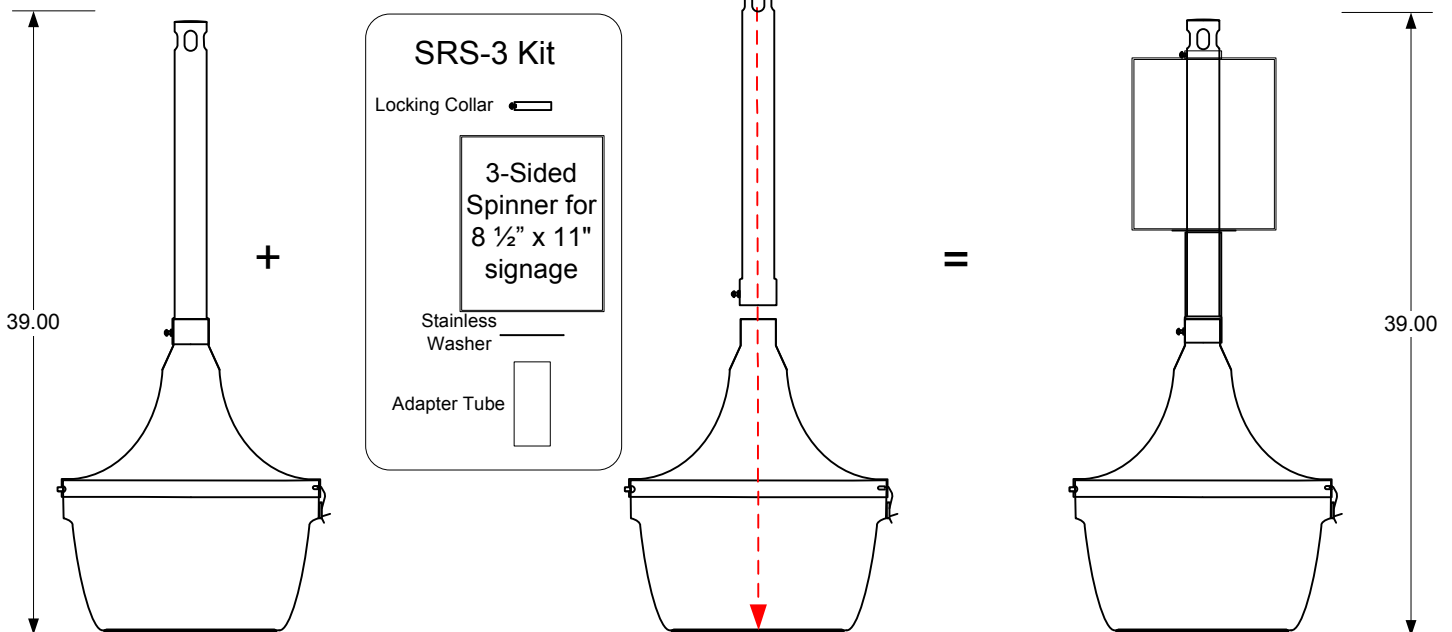

Converting an SRS-1 to an SRS-3

ALL RIGHTS TO DESIGN AND OR INVENTION ARE RESERVED BY EX-CELL KAISER LLC.

To convert to SRS-3:

Simply slide **Adapter Tube**, **Stainless Steel Washer**, **Spinner** and **Locking Collar** over neck of Smokers' Oasis™, in order and as shown in picture below.

SRS-3 Kit
PARTS LIST

A: Locking Collar
B: 3-Sided Spinner
C: Stainless Steel Washer
D: Adapter Tube

ALL RIGHTS TO DESIGN AND OR INVENTION ARE RESERVED BY EX-CELL KAISER LLC.

For updated info go to www.smokers-oasis.com