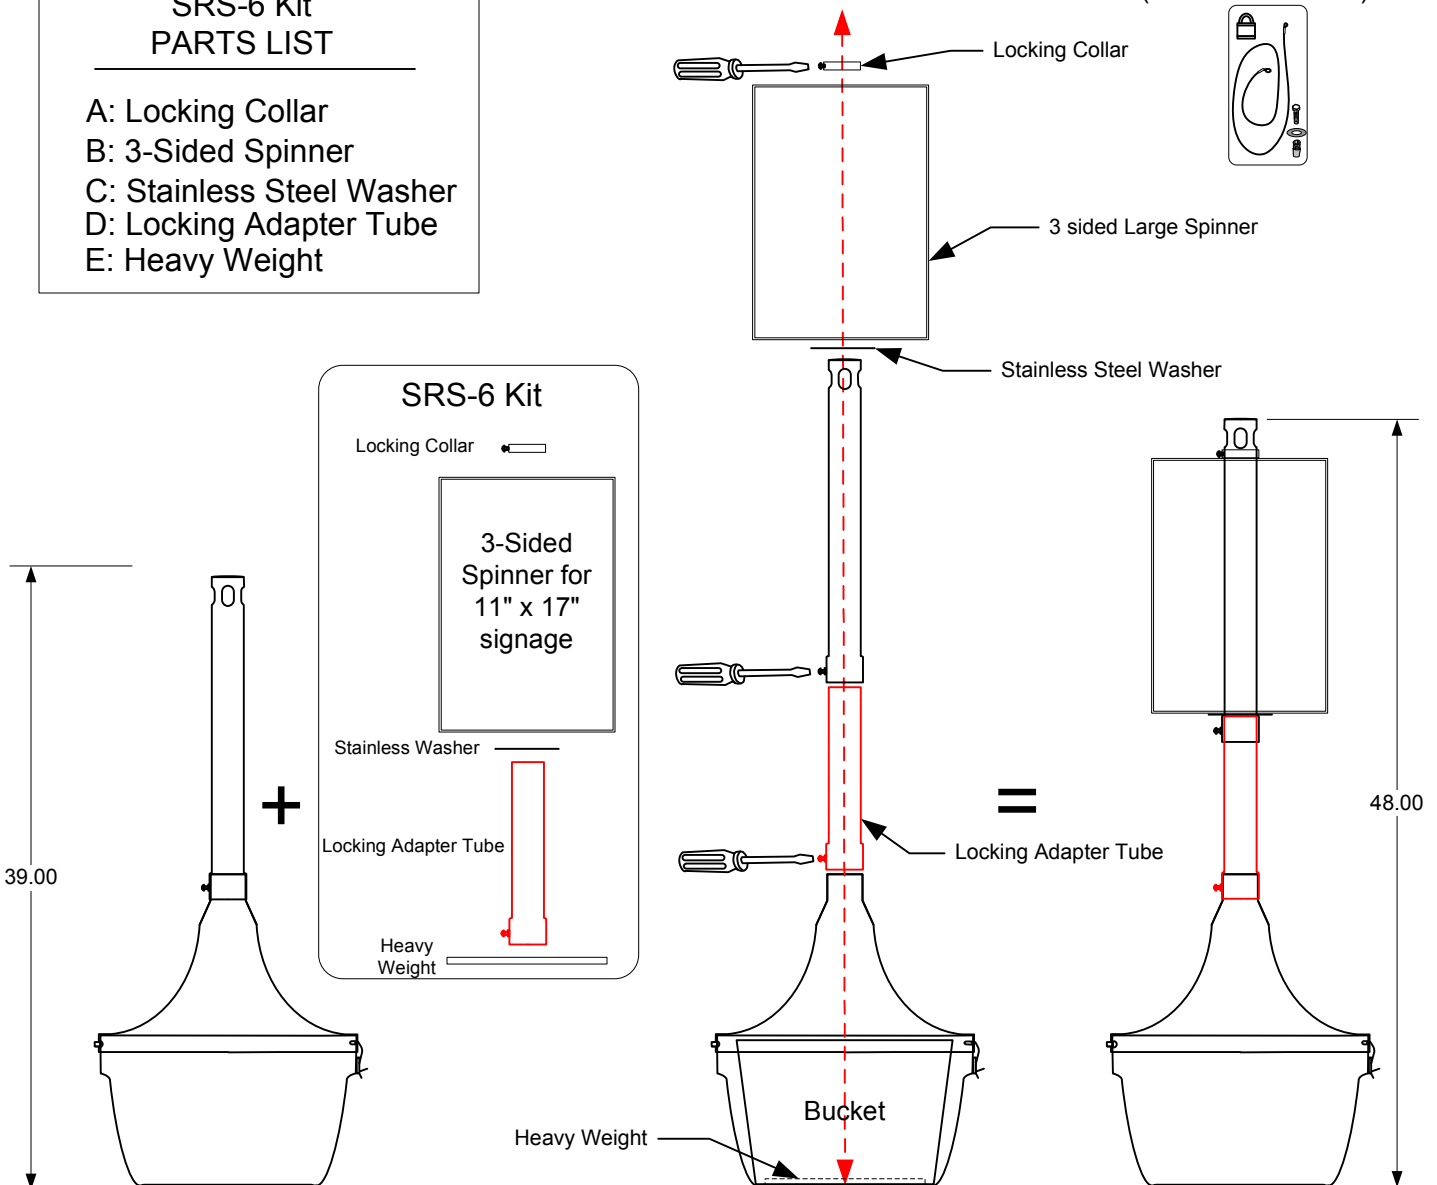

### To convert to SRS-6:

Simply attach **Locking Adapter Tube** along with original locking tube and slide **Stainless Steel Washer, Spinner** and **Locking Collar** over neck of Smokers' Oasis™, in order and as shown in picture below.

**SRS-6 Kit**  
**PARTS LIST**

---

A: Locking Collar  
B: 3-Sided Spinner  
C: Stainless Steel Washer  
D: Locking Adapter Tube  
E: Heavy Weight

Optional Cable, Lock & Anchor Kit  
(Model #SRS-LCK)

ALL RIGHTS TO DESIGN AND OR INVENTION ARE RESERVED BY EX-CELL KAISER LLC.